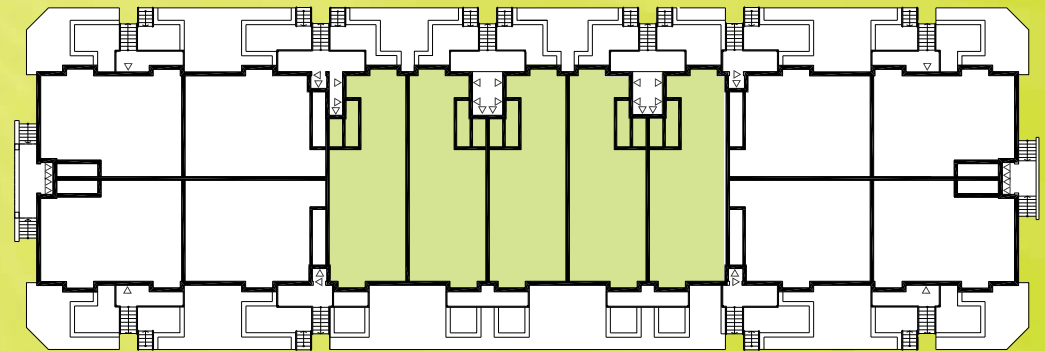

ROSE 2 BEDROOM + DEN 795 SQ. FT. + 30 SQ. FT. BALCONY

Windy Hill Park

Huntington Park