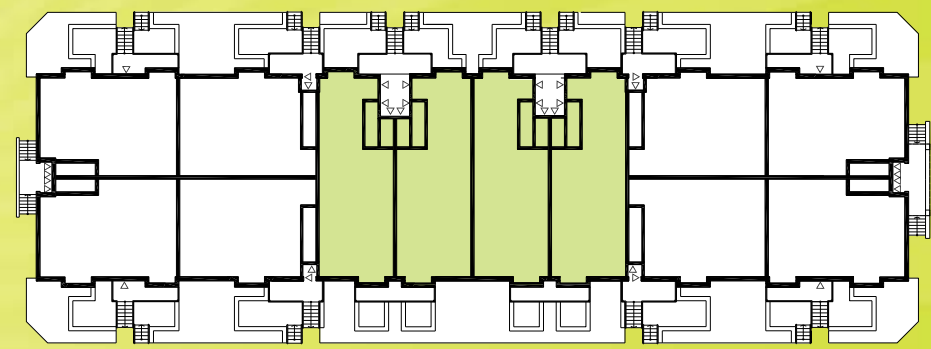

ROSE 2 BEDROOM + DEN 795 SQ. FT. + 30 SQ. FT. BALCONY

Windy Hill Park

Huntington Park