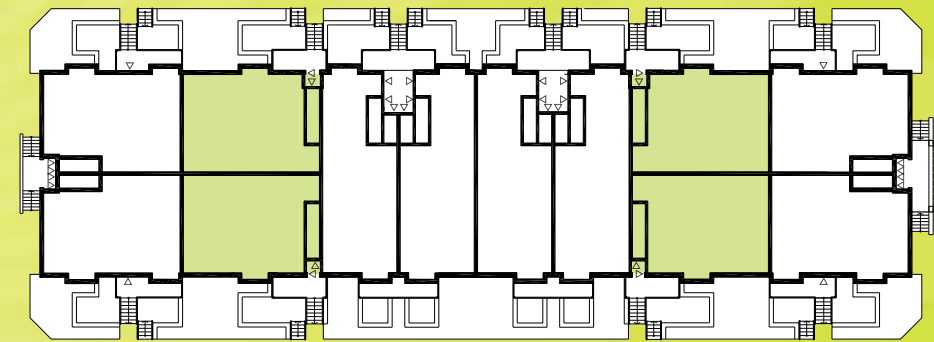

# IRIS 2 BEDROOM 735 SQ. FT. + 35 SQ. FT. BALCONY

Windy Hill Park

Huntington Park