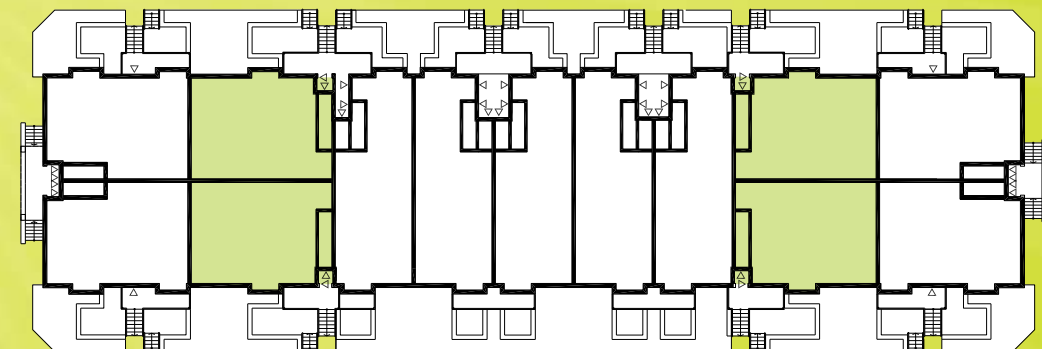

# IRIS 2 BEDROOM 735 SQ. FT. + 35 SQ. FT. BALCONY

Windy Hill Park

Huntington Park