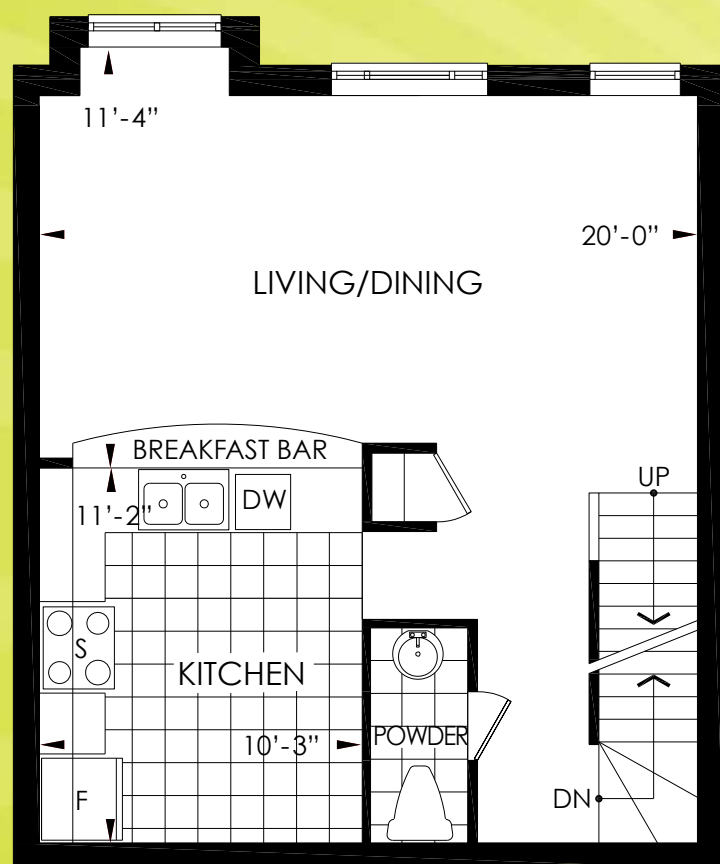

# DAISY 2 BEDROOM + DEN 1,180 SQ. FT. + 345 SQ. FT. TERRACE

4th FLOOR

TERRACE

3rd FLOOR

2nd FLOOR ENTRANCE

Windy Hill Park

Huntington Park