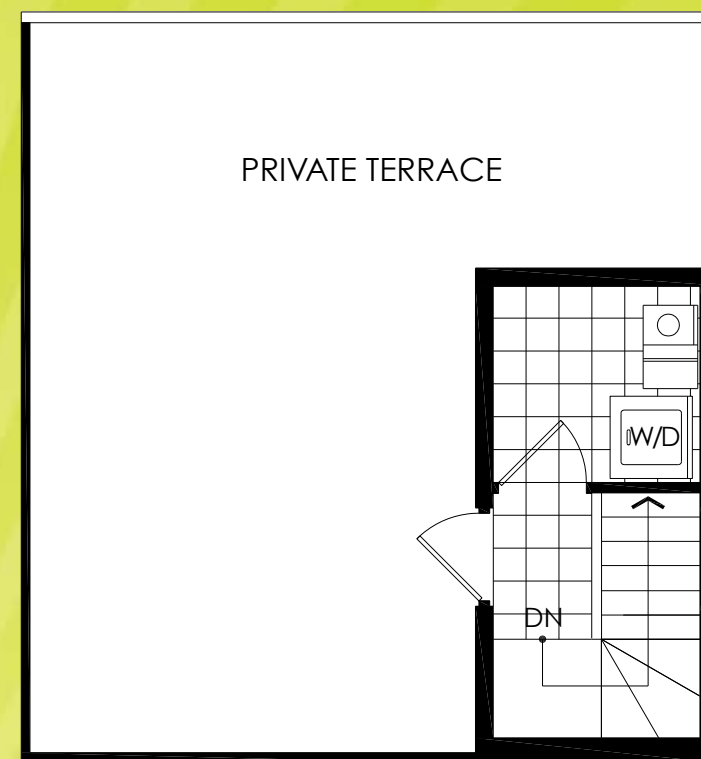

# DAISY 2 BEDROOM + DEN 1,180 SQ. FT. + 345 SQ. FT. TERRACE

4th FLOOR

TERRACE

3rd FLOOR

2nd FLOOR ENTRANCE

Windy Hill Park

Huntington Park