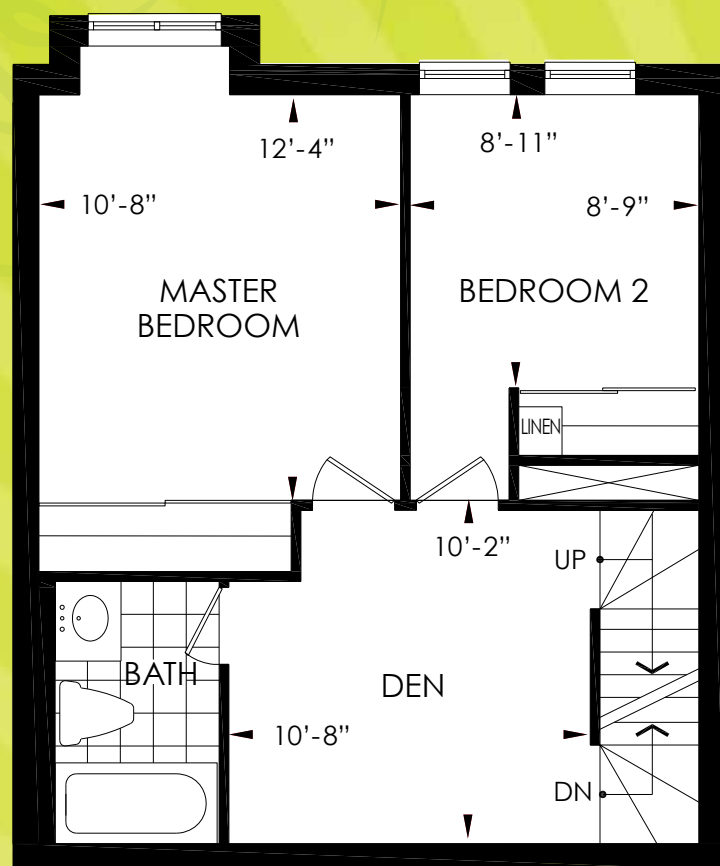

# DAISY 2 BEDROOM + DEN 1,180 SQ. FT. + 345 SQ. FT. TERRACE

4th FLOOR

TERRACE

3rd FLOOR

2nd FLOOR ENTRANCE

Windy Hill Park

Huntington Park