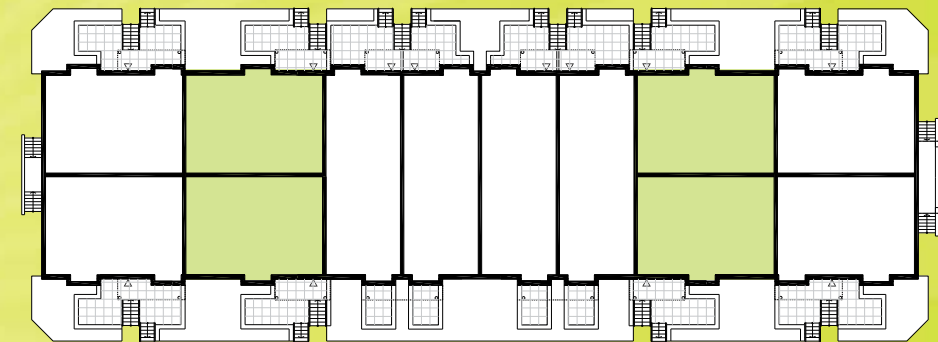

DAFFODIL 2 BEDROOM 795 SQ. FT. + 170 SQ. FT. PATIO

Windy Hill Park

Huntington Park