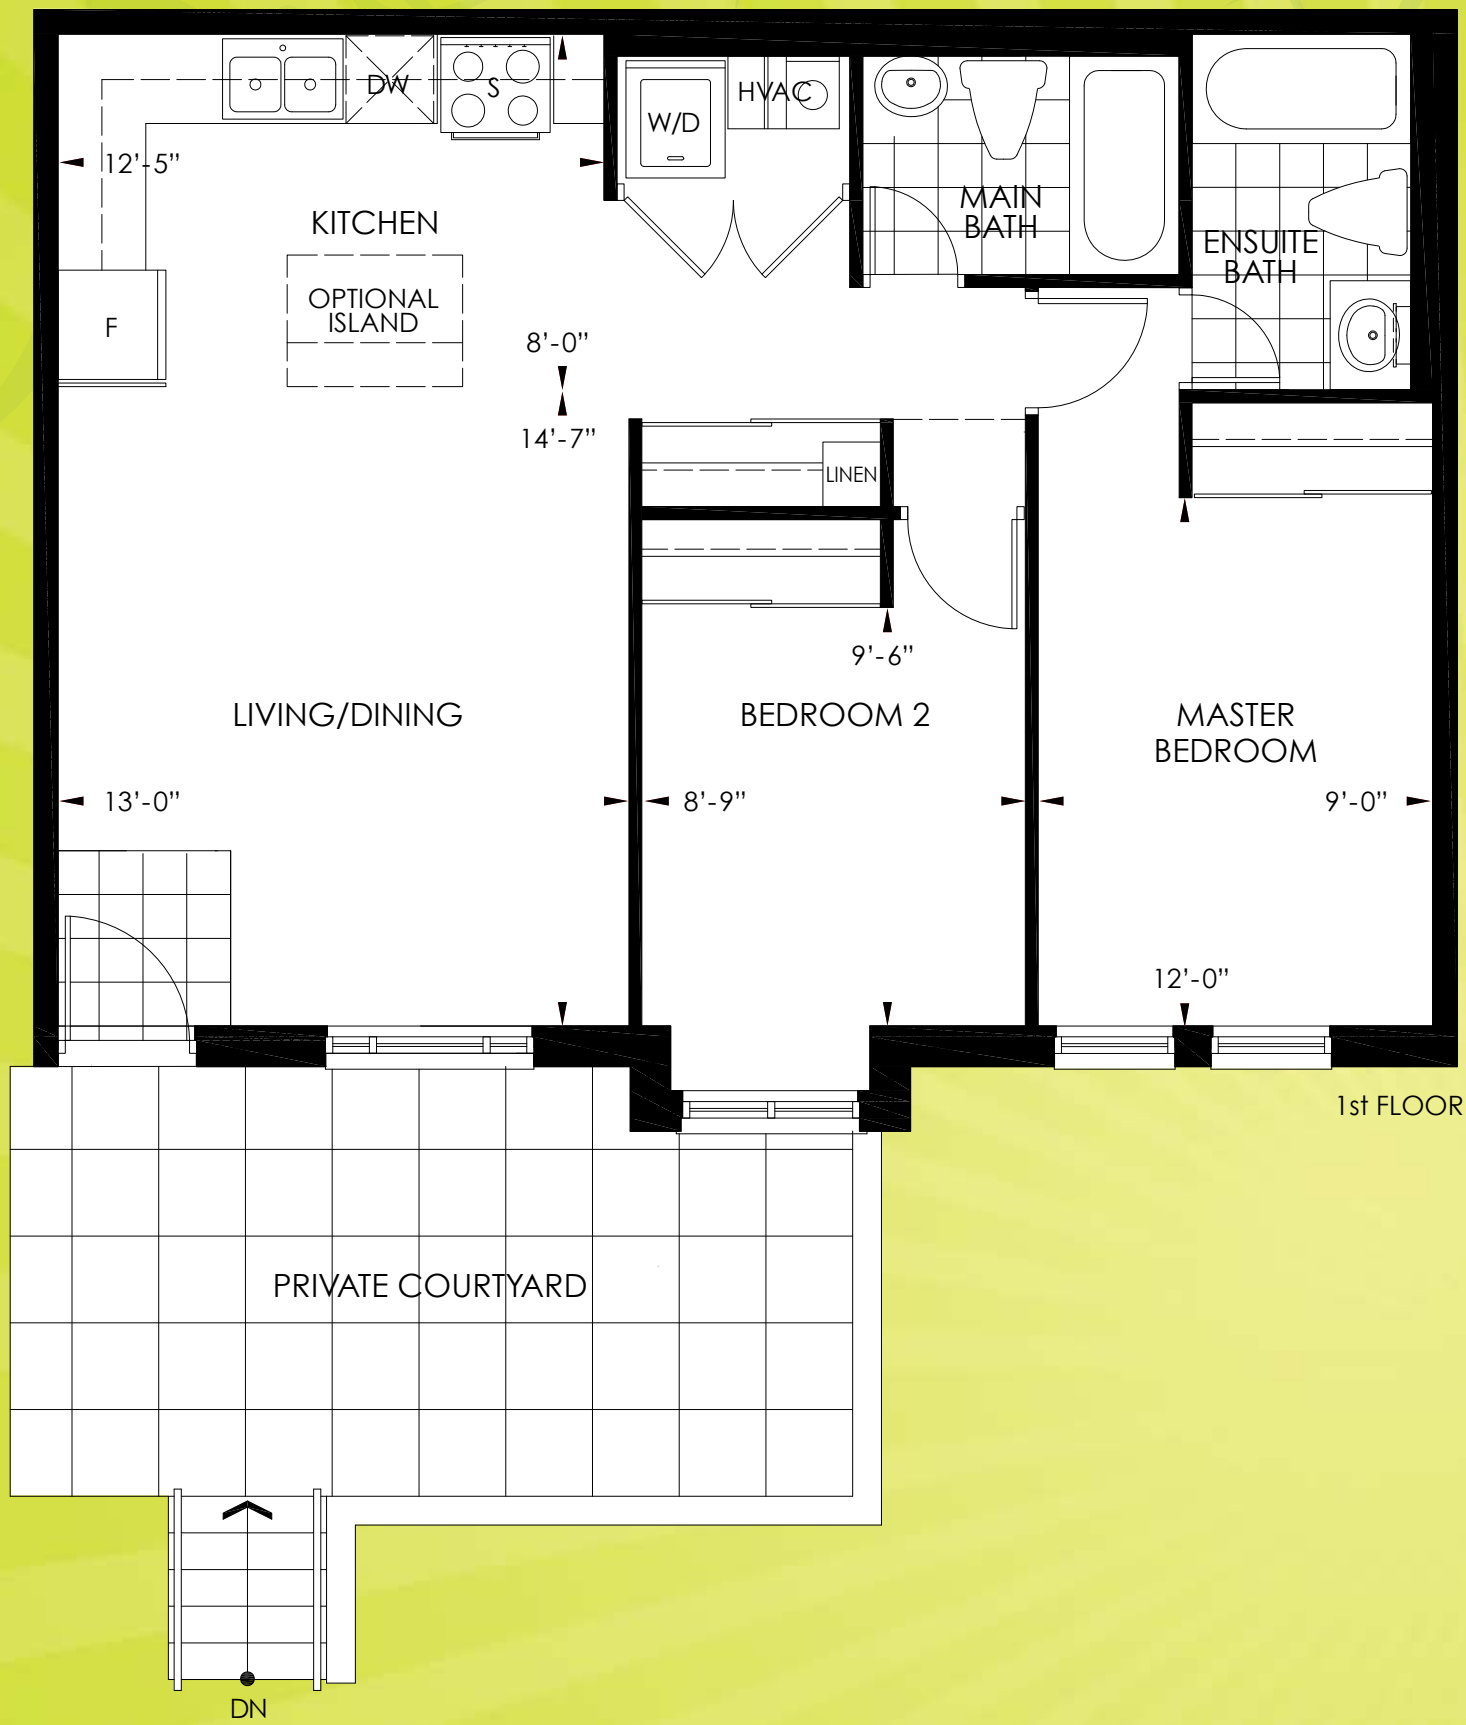

DAFFODIL 2 BEDROOM 795 SQ. FT. + 170 SQ. FT. PATIO

Windy Hill Park

Huntington Park