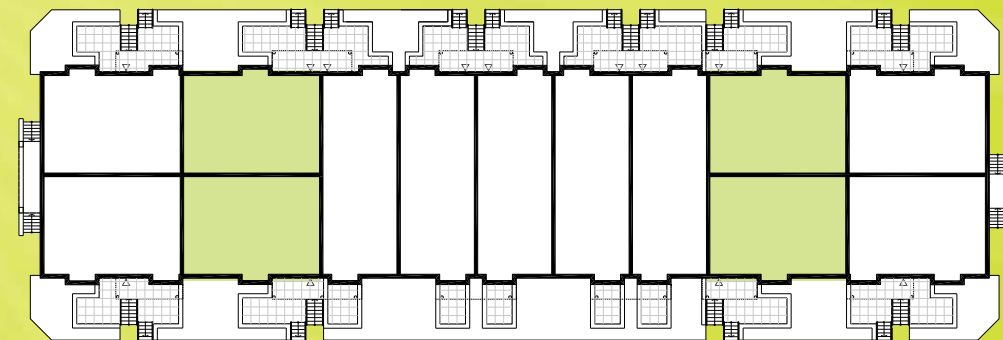

DAFFODIL 2 BEDROOM 795 SQ. FT. + 170 SQ. FT. PATIO

Windy Hill Park

Huntington Park