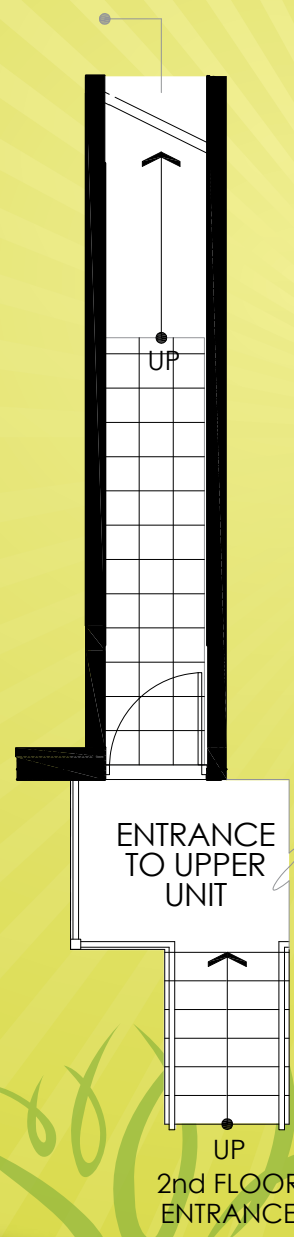

TULIP - END 2 BEDROOM 1,257 SQ. FT. + 418 SQ. FT. TERRACE

All plans and dimensions are approximate and subject to change at the discretion of the vendor. Actual usable floor space may vary from the stated floor area. E. & O.E. All renderings are artist's concept

TULIP - END