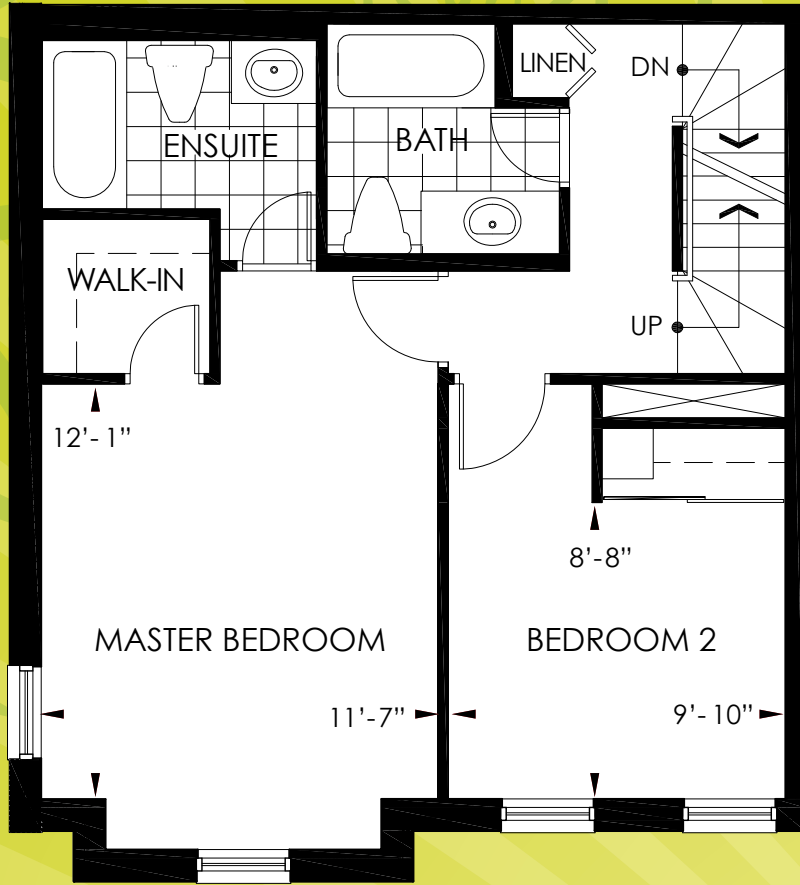

TULIP - END 2 BEDROOM 1,257 SQ. FT. + 418 SQ. FT. TERRACE

All plans and dimensions are approximate and subject to change at the discretion of the vendor. Actual usable floor space may vary from the stated floor area. E. & O.E. All renderings are artist's concept

TULIP - END