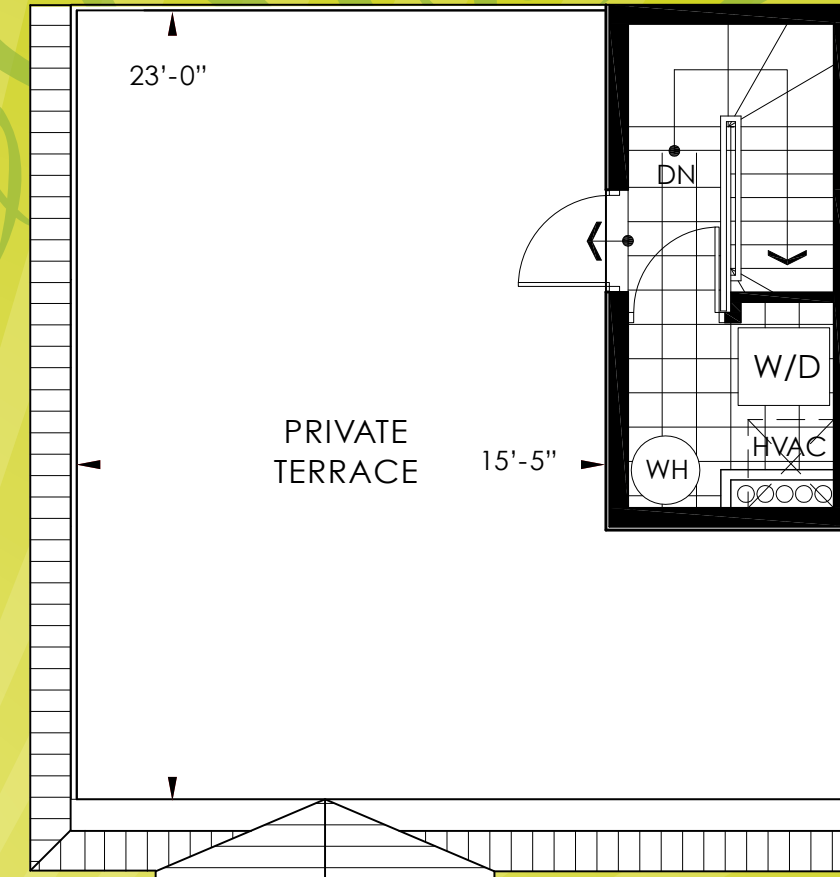

TULIP - END 2 BEDROOM 1,257 SQ. FT. + 418 SQ. FT. TERRACE

All plans and dimensions are approximate and subject to change at the discretion of the vendor. Actual usable floor space may vary from the stated floor area. E. & O.E. All renderings are artist's concept

TULIP - END