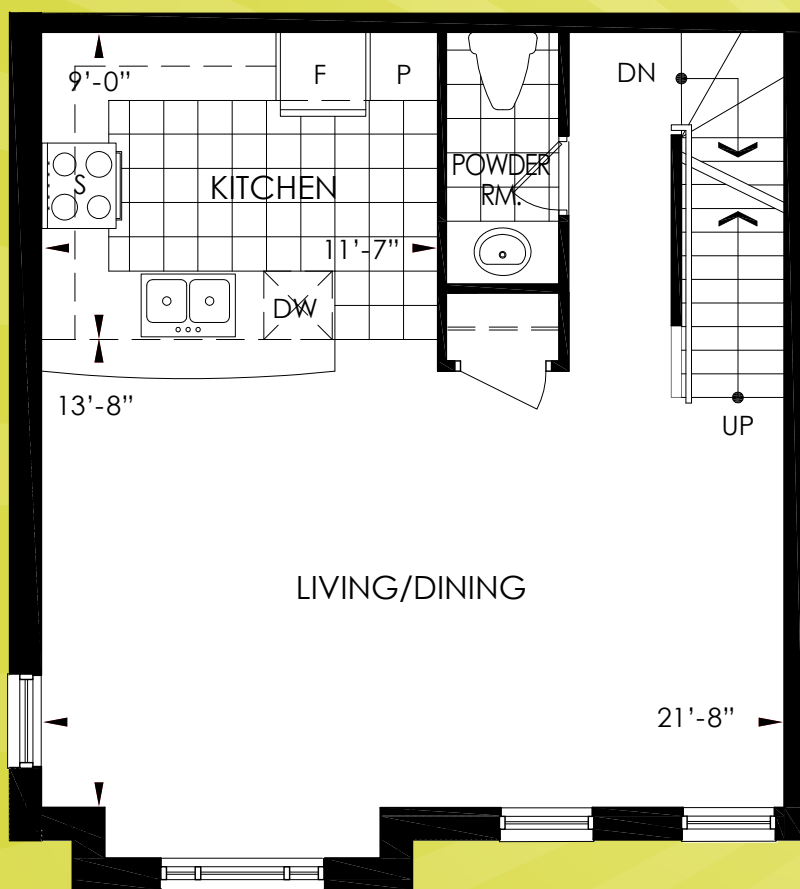

TULIP - END 2 BEDROOM 1,257 SQ. FT. + 418 SQ. FT. TERRACE

All plans and dimensions are approximate and subject to change at the discretion of the vendor. Actual usable floor space may vary from the stated floor area. E. & O.E. All renderings are artist's concept

TULIP - END