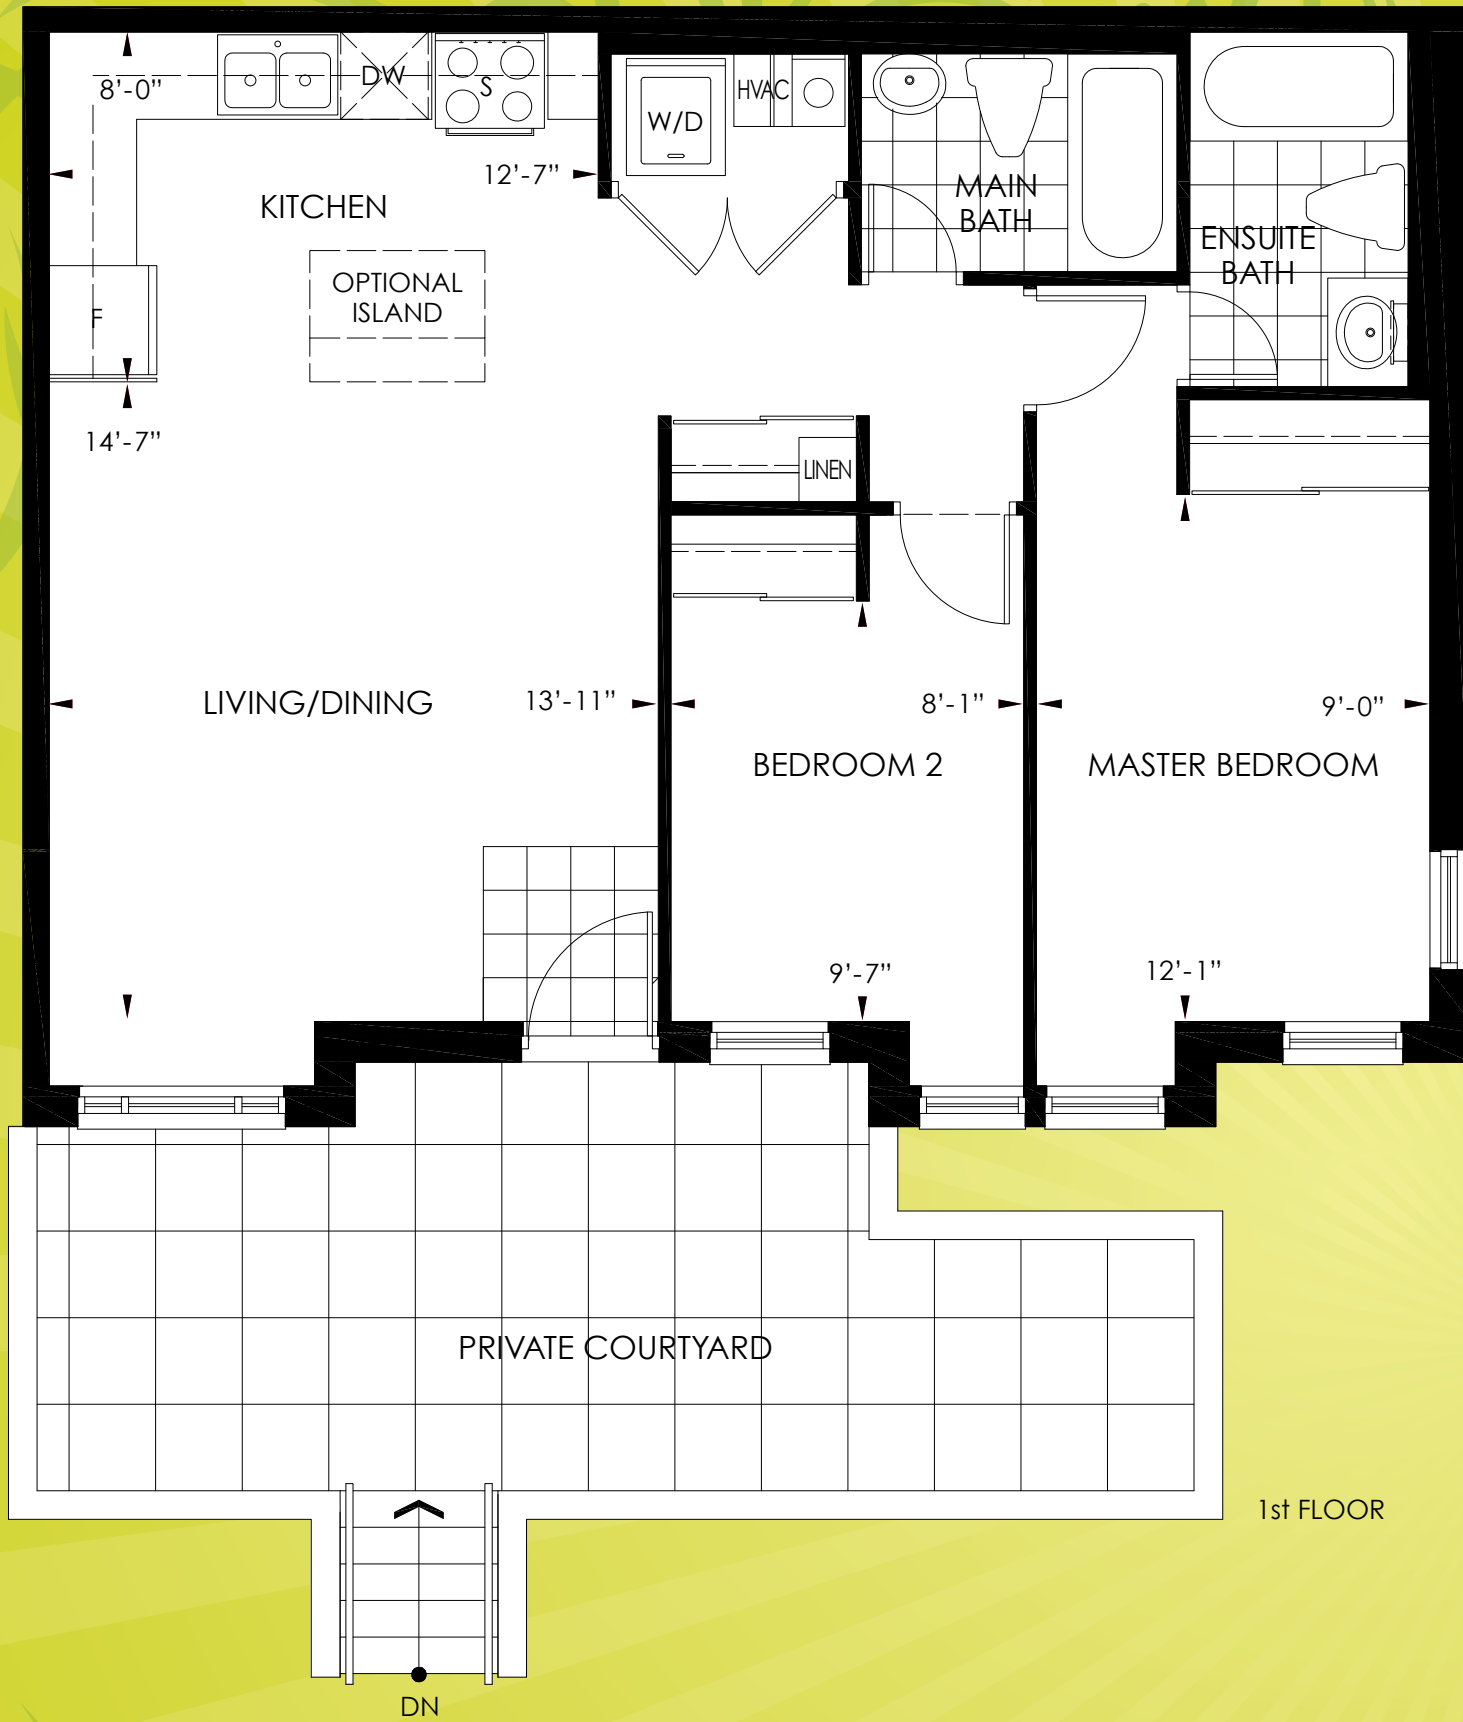

# SUNFLOWER 2 BEDROOM 820 SQ. FT. + 210 SQ. FT. PATIO

Windy Hill Park

Huntington Park

All plans and dimensions are approximate and subject to change at the discretion of the vendor. Actual usable floor space may vary from the stated floor area. E. & O.E. All renderings are artist's concept

SUNFLOWER