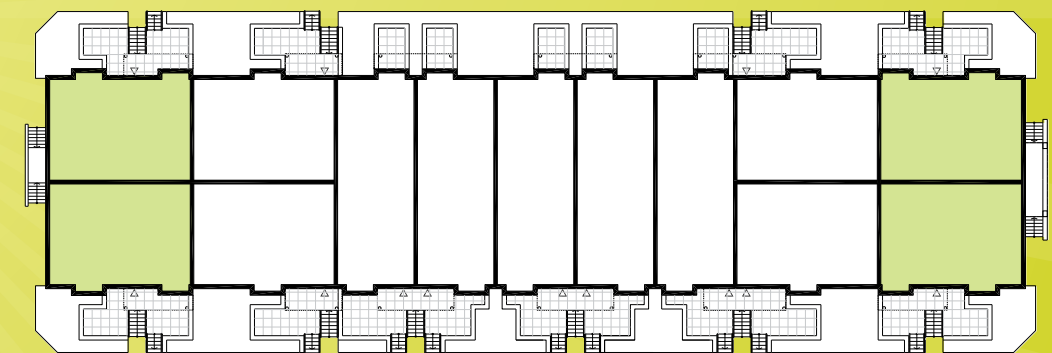

# SUNFLOWER 2 BEDROOM 820 SQ. FT. + 210 SQ. FT. PATIO

Windy Hill Park

Huntington Park

All plans and dimensions are approximate and subject to change at the discretion of the vendor. Actual usable floor space may vary from the stated floor area. E. & O.E. All renderings are artist's concept