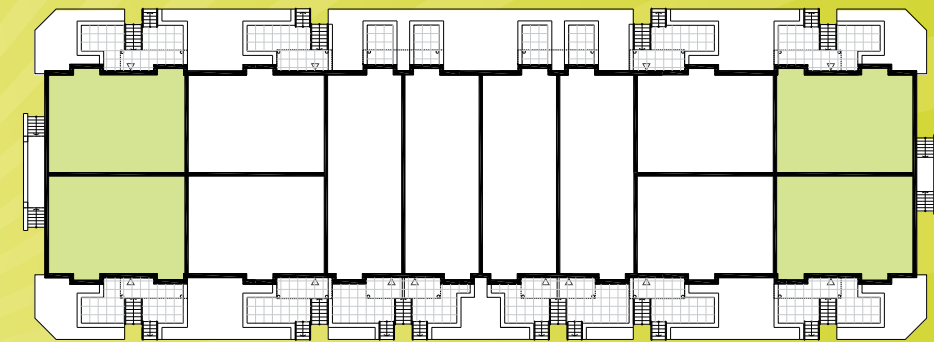

# SUNFLOWER 2 BEDROOM 820 SQ. FT. + 210 SQ. FT. PATIO

Windy Hill Park

Huntington Park

All plans and dimensions are approximate and subject to change at the discretion of the vendor. Actual usable floor space may vary from the stated floor area. E. & O.E. All renderings are artist's concept