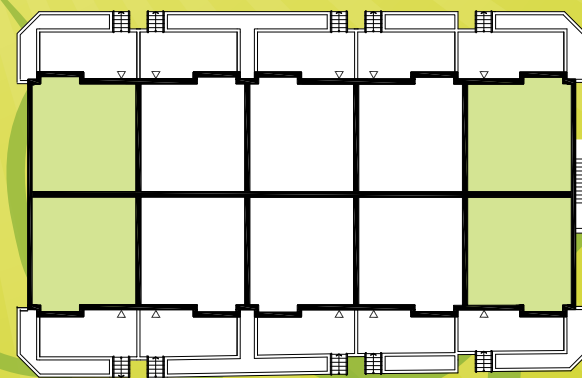

PEONY - END 2 BEDROOM 1,085 SQ. FT. + 149 SQ. FT. PATIO

All plans and dimensions are approximate and subject to change at the discretion of the vendor. Actual usable floor space may vary from the stated floor area. E. & O.E. All renderings are artist's concept