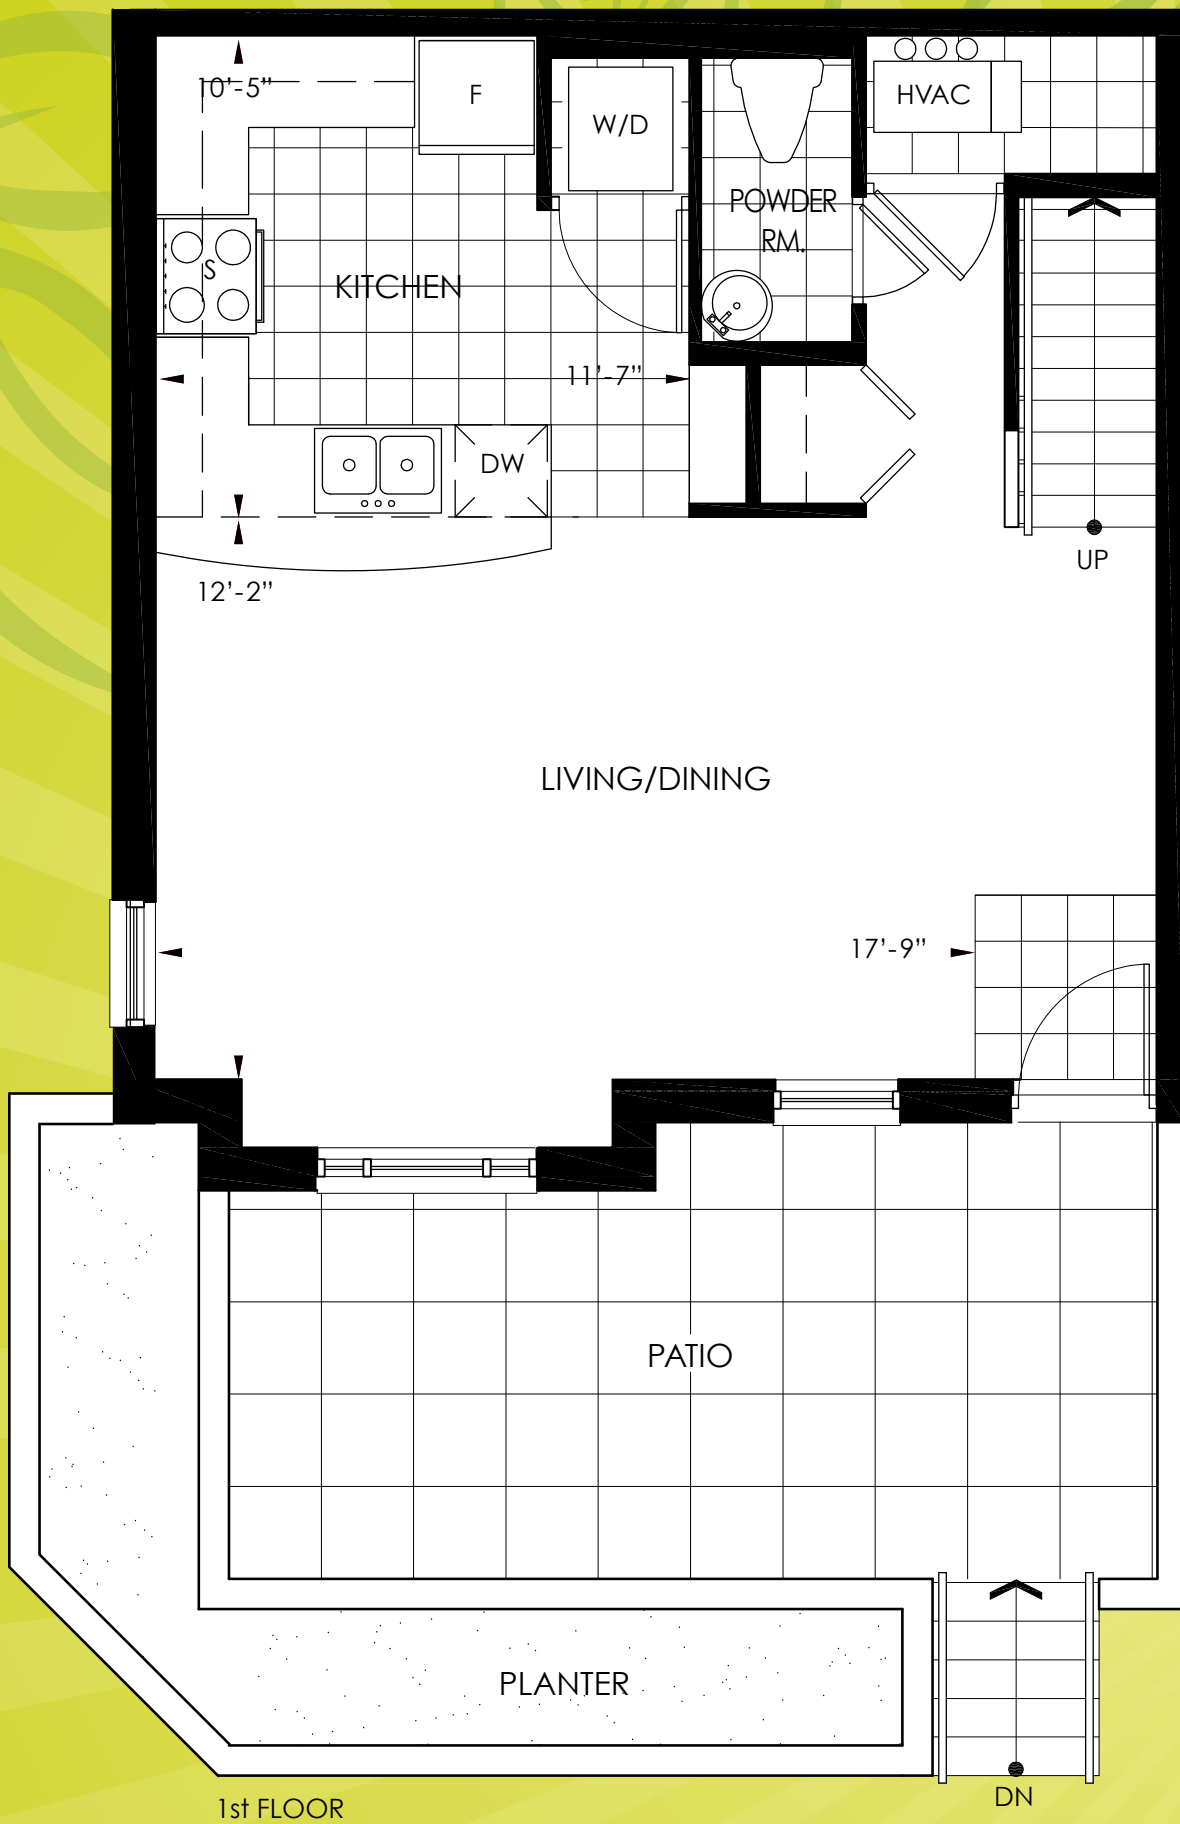

PEONY - END 2 BEDROOM 1,085 SQ. FT. + 149 SQ. FT. PATIO

All plans and dimensions are approximate and subject to change at the discretion of the vendor. Actual usable floor space may vary from the stated floor area. E. & O.E. All renderings are artist's concept

PEONY - END