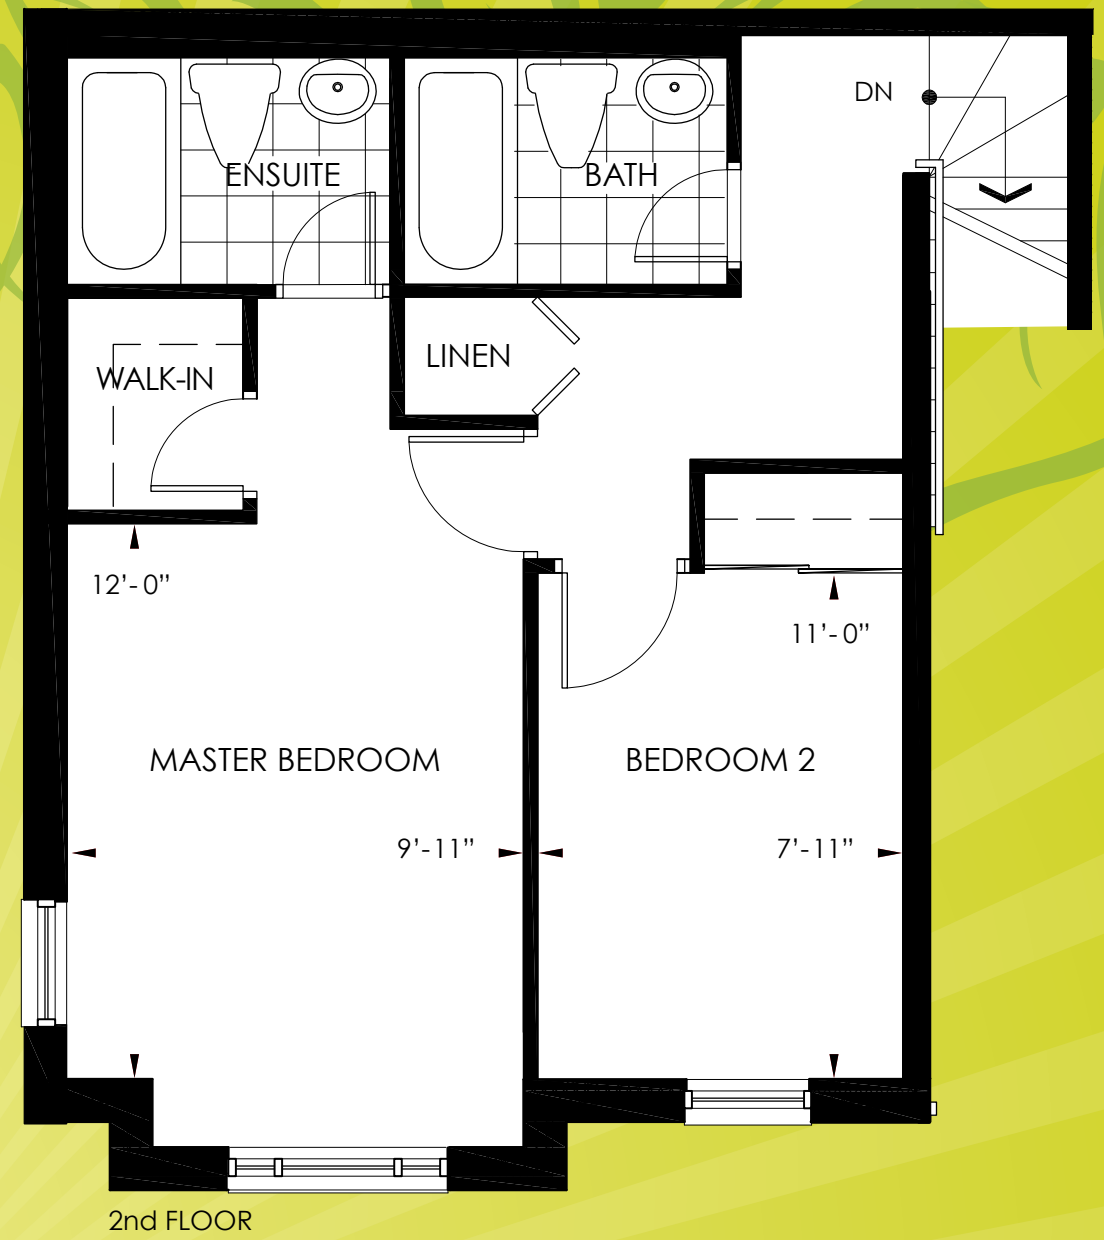

PEONY - END 2 BEDROOM 1,085 SQ. FT. + 149 SQ. FT. PATIO

All plans and dimensions are approximate and subject to change at the discretion of the vendor. Actual usable floor space may vary from the stated floor area. E. & O.E. All renderings are artist's concept

PEONY - END