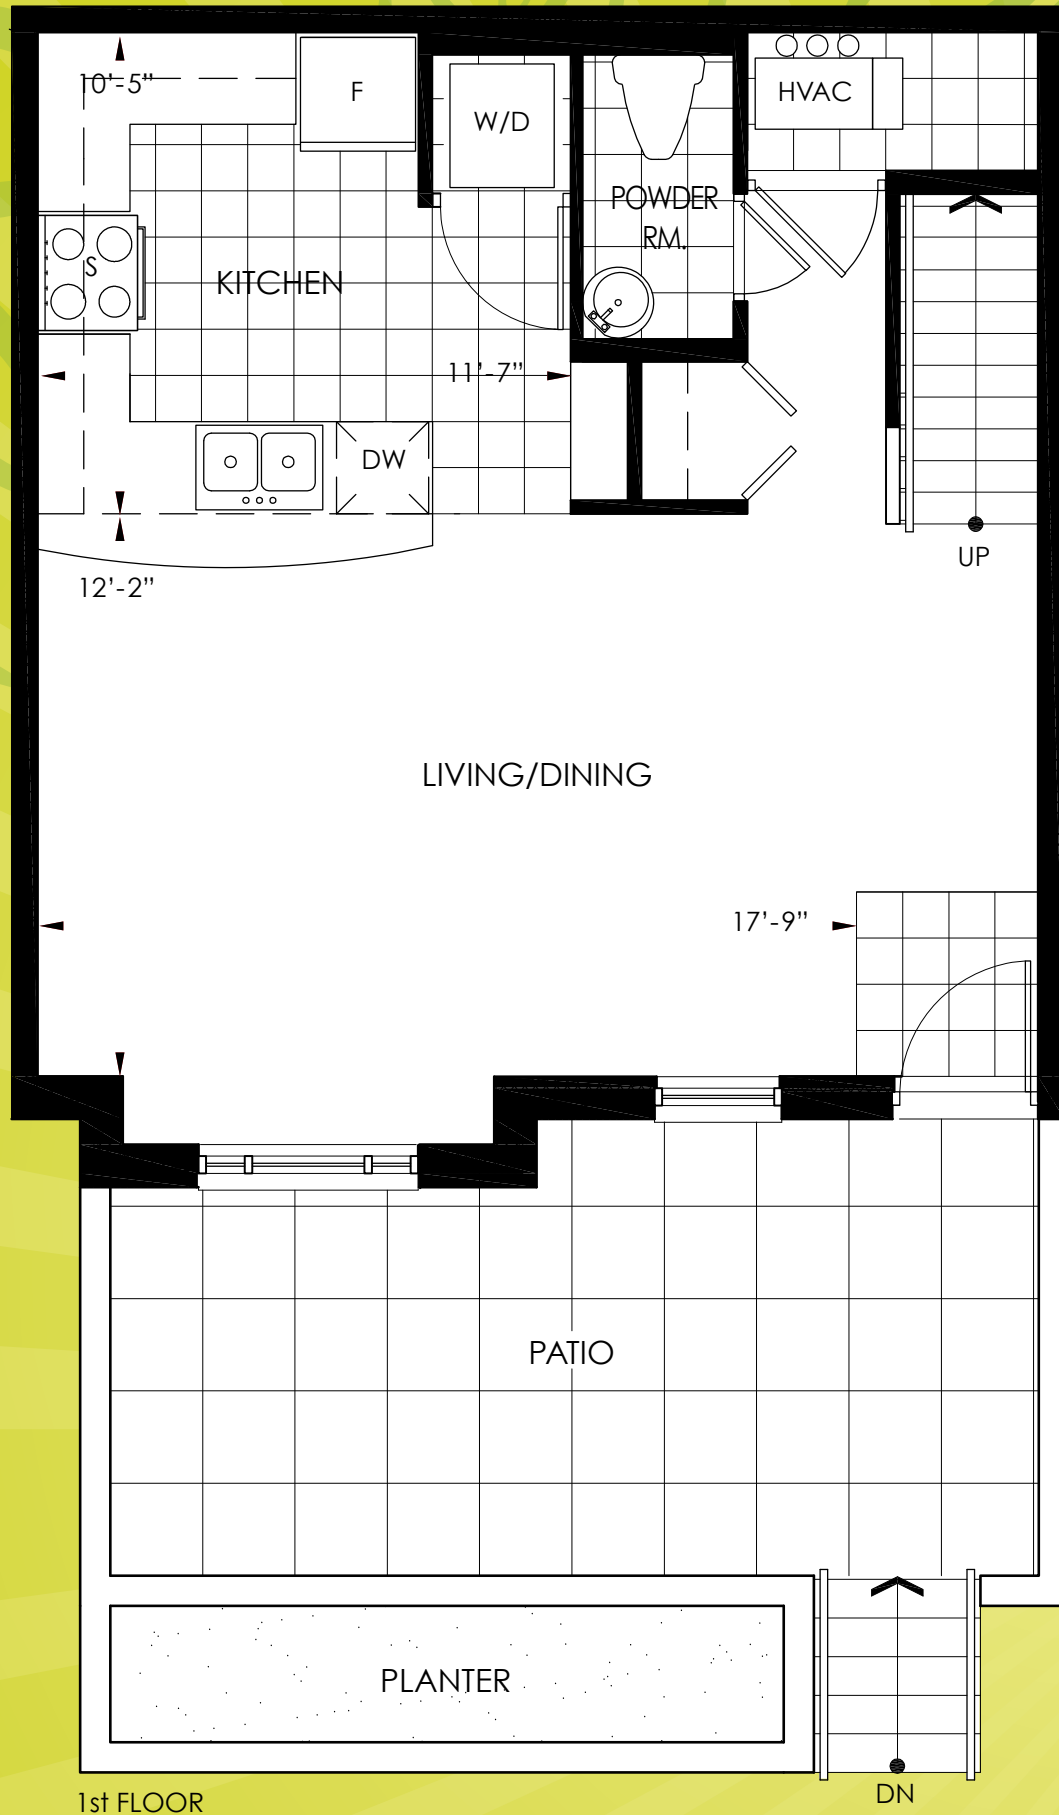

PEONY 2 BEDROOM 1,054 SQ. FT. + 152 SQ. FT. PATIO

All plans and dimensions are approximate and subject to change at the discretion of the vendor. Actual usable floor space may vary from the stated floor area. E. & O.E. All renderings are artist's concept