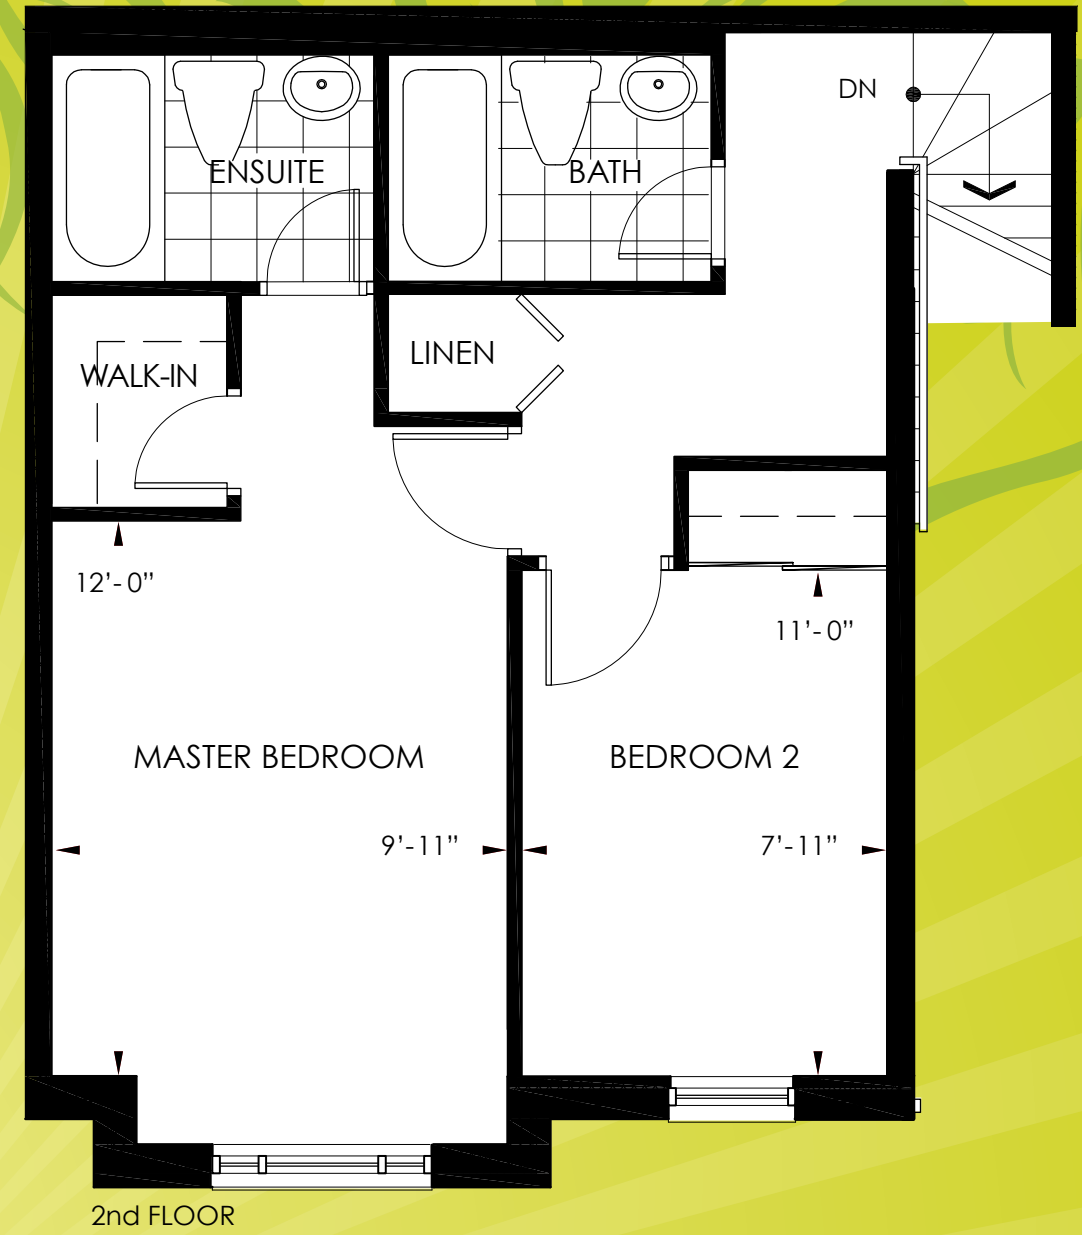

PEONY 2 BEDROOM 1,054 SQ. FT. + 152 SQ. FT. PATIO

All plans and dimensions are approximate and subject to change at the discretion of the vendor. Actual usable floor space may vary from the stated floor area. E. & O.E. All renderings are artist's concept

PEONY