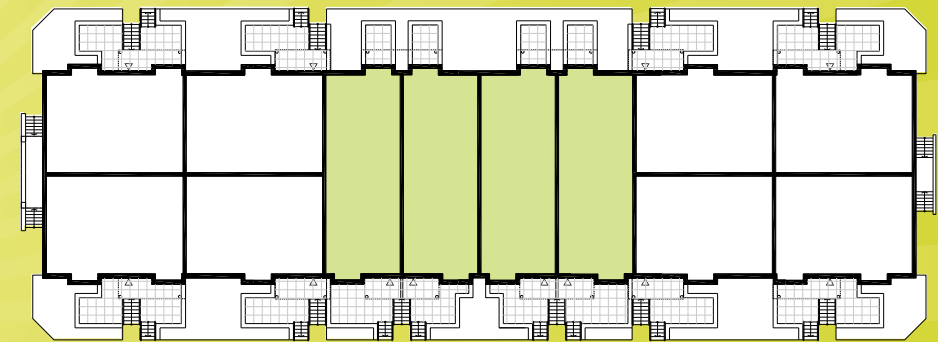

ORCHID 2 BEDROOM + DEN 890 SQ. FT. + 145 SQ. FT. PATIO

Windy Hill Park

Huntington Park

All plans and dimensions are approximate and subject to change at the discretion of the vendor. Actual usable floor space may vary from the stated floor area. E. & O.E. All renderings are artist's concept