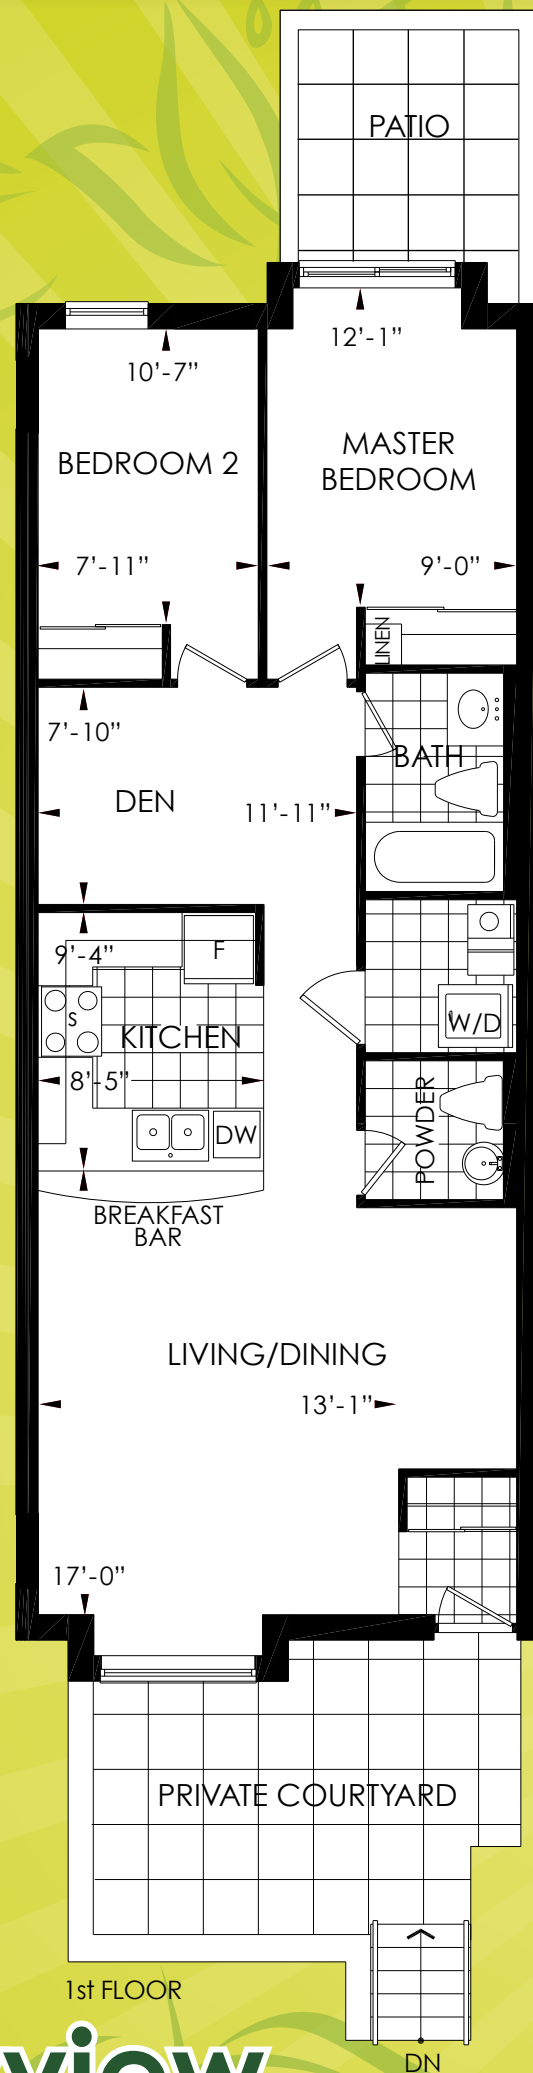

ORCHID 2 BEDROOM + DEN 890 SQ. FT. + 145 SQ. FT. PATIO

Windy Hill Park

Huntington Park

All plans and dimensions are approximate and subject to change at the discretion of the vendor. Actual usable floor space may vary from the stated floor area. E. & O.E. All renderings are artist's concept

ORCHID