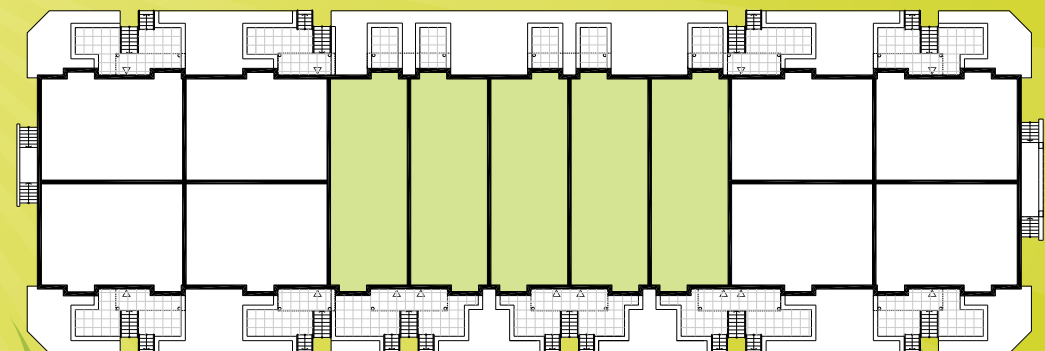

ORCHID 2 BEDROOM + DEN 890 SQ. FT. + 145 SQ. FT. PATIO

Windy Hill Park

Huntington Park

All plans and dimensions are approximate and subject to change at the discretion of the vendor. Actual usable floor space may vary from the stated floor area. E. & O.E. All renderings are artist's concept